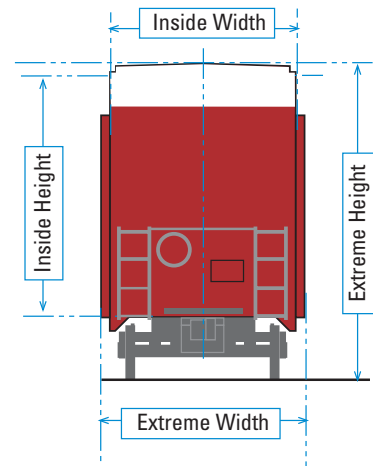

60' High Cube Boxcar

18.51m

DESCRIPTIONS

60' (18.51m) High Cube Boxcar Ranges

Load Limits189,999 to 219,999 lbs
 Cubic Capacities 7,499 ft³

Inside Lengths60' 9"
 Inside Widths.....9' 6"
 Inside Heights..... 12' 7" to 13' 2"

Door TypesDouble plug, Single plug
 Door Widths..... 10' 0" to 12' 0"
 Door Heights.....12' 6"

Floor Types Smooth steel
 Wall TypeSteel
 UnderframeCushioned

Special Features Lading strap anchors

Major Commodities Paper, general merchandise,
 lumber, plywood

Actual dimensions may vary.