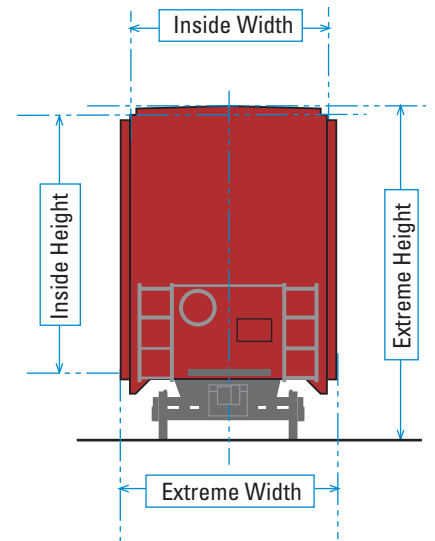

86' Boxcar

26.21 m

DESCRIPTIONS

86' (26.21 m) Boxcar Ranges

Load Limits	108,000 to 145,000 lbs
Cubic Capacity	9,999 ft ³
Inside Length	86' 6"
Inside Width	9' 2"
Inside Height	12' 9"
Door Types	Double plug (4 door)
Door Height	12' 9"
Door Width	20' 0"
Floor Type	Steel plate
Wall Type	Steel
Underframe	Cushioned
Special Features	Rub rail, column load divider
Major Commodity	Auto parts

Actual dimensions may vary.