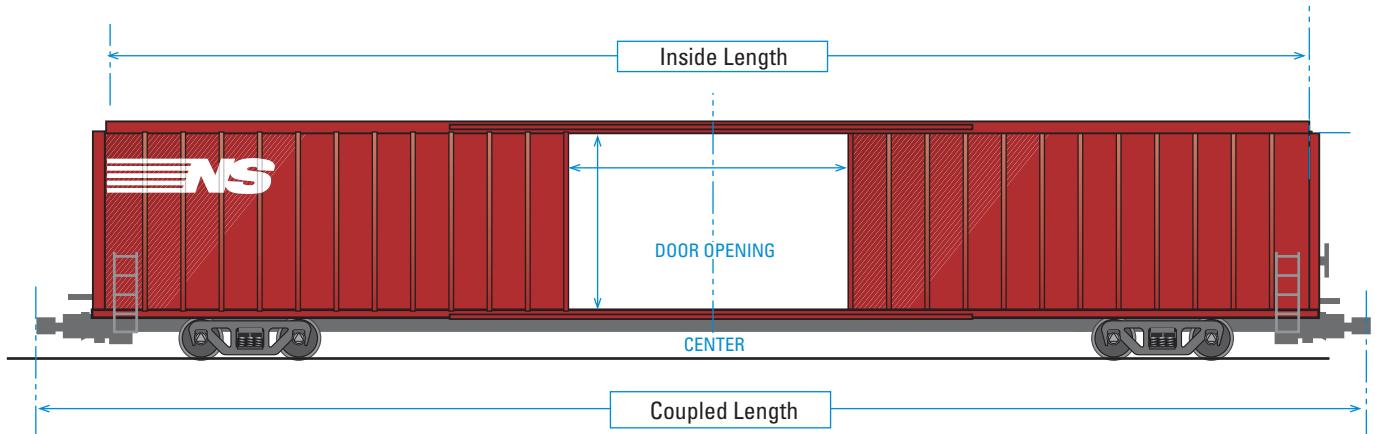

86' Boxcar

26.21 m

DESCRIPTIONS

86' (26.21 m) Boxcar Ranges

Load Limits	108,000 to 145,000 lbs
Cubic Capacity	9,999 ft ³
Inside Length	86' 6"
Inside Width	9' 2"
Inside Height	12' 9"
Door Types	Double plug (4 door)
Door Height	12' 9"
Door Width	20' 0"
Floor Type	Steel plate
Wall Type	Steel
Underframe	Cushioned
Special Features	Rub rail, column load divider
Major Commodity	Auto parts

Actual dimensions may vary.